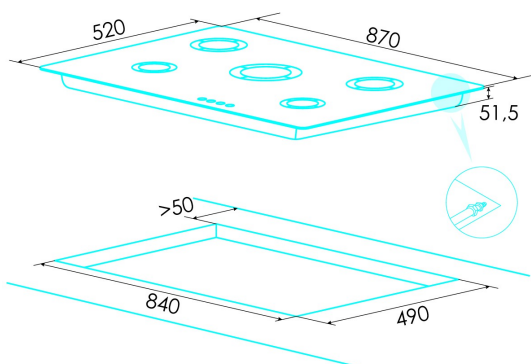

GENERAL INFORMATION

EAN/UPC	8422248198318
Subfamily	Gas

Product sheet

Number of cooking zones	5
Zone 1: Technology	Gas
Zone 1: Type of zone	Rapid
Zone 1: Position	Front Left
Zone 1: Power (kW)	3
Zone 2: Technology	Gas
Zone 2: Type of zone	Semirapid
Zone 2: Position	Rear Left
Zone 2: Power (kW)	1,75
Zone 3: Technology	Gas
Zone 3: Type of zone	Semirapid
Zone 3: Position	Rear Right
Zone 3: Power (kW)	1,75
Zone 4: Technology	Gas
Zone 4: Type of zone	Auxiliary
Zone 4: Position	Front Right
Zone 4: Power (kW)	1
Zone 5: Technology	Gas
Zone 5: Type of zone	Triple
Zone 5: Position	Centre
Zone 5: Power (kW)	4

Dimensions

Width (mm)	870
Depth (mm)	520
Built-in width (mm)	840
Built-in depth (mm)	490
Easy installation system	Clamping System

Finishing

Material	Glass
Bevel	No
Frame	No
Cooking supports	Cast Iron

Control

Control type	Mechanical
Control position	Front Centre
Independent zone control	√
Hidden control	-
Power levels	9
Cooking time programming	-
Countdown alarm	-
Power management	-
Available power limits (kW)	No
Autoignition	220-240V

Safety

Safety lock	-
Child lock	No
Residual heat indicator	-
Automatic cookware detection	-
Smart cookware detection	-
Automatic safety shutdown	-
Liquid spill detection	-
Safety valve	√

Electrical connection

Nominal voltage (V)	220-240
Nominal frequency (Hz)	50
Nominal input power (W)	11500
Plug type	No plug