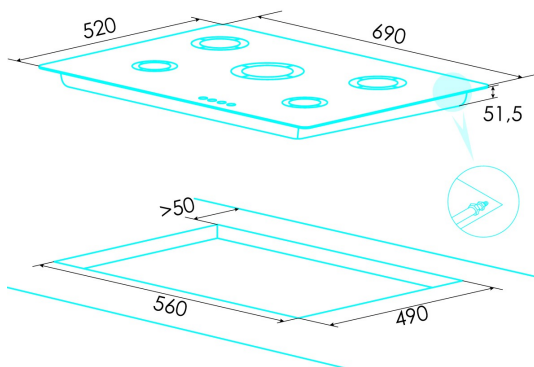

edesa

GAS HOBS

EGG-7551 TI TR CI N

Cod. **922272068**

EAN **8422248198325**

GENERAL INFORMATION

EAN/UPC	8422248198325
Subfamily	Gas

Product sheet

Number of cooking zones	5
Zone 1: Technology	Gas
Zone 1: Type of zone	Rapid
Zone 1: Position	Front Left
Zone 1: Power (kW)	3
Zone 2: Technology	Gas
Zone 2: Type of zone	Semirapid
Zone 2: Position	Rear Left
Zone 2: Power (kW)	1,75
Zone 3: Technology	Gas
Zone 3: Type of zone	Semirapid
Zone 3: Position	Rear Right
Zone 3: Power (kW)	1,75
Zone 4: Technology	Gas
Zone 4: Type of zone	Auxiliary
Zone 4: Position	Front Right
Zone 4: Power (kW)	1
Zone 5: Technology	Gas
Zone 5: Type of zone	Triple
Zone 5: Position	Centre
Zone 5: Power (kW)	4

Dimensions

Width (mm)	690
Depth (mm)	520
Built-in width (mm)	560
Built-in depth (mm)	490
Easy installation system	Clamping System

Finishing

Material	Glass
Bevel	No
Frame	No
Cooking supports	Cast Iron

Control