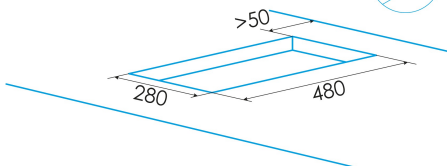

GENERAL INFORMATION

EAN/UPC	8422248198462
Subfamily	Gas

Product sheet

Number of cooking zones	5
Zone 1: Technology	Induction
Zone 1: Type of zone	Rectangular Flexible
Zone 1: Position	Front Left
Zone 1: Zone diameter (mm)	21x20
Zone 1: Power (kW)	1,5
Zone 1: Booster (kW)	2
Zone 1: Consumption (Wh / kg)	182,9
Zone 1B: Zone diameter (mm)	N/A
Zone 1C: Zone diameter (mm)	N/A
Zone 2: Technology	Induction
Zone 2: Type of zone	Rectangular Flexible
Zone 2: Position	Rear Left
Zone 2: Zone diameter (mm)	21x20
Zone 2: Power (kW)	2
Zone 2: Booster (kW)	2,8
Zone 2: Consumption (Wh / kg)	182,7
Zone 2B: Zone diameter (mm)	N/A
Zone 2C: Zone diameter (mm)	N/A
Zone 3: Technology	Induction
Zone 3: Type of zone	Simple
Zone 3: Position	Centre
Zone 3: Zone diameter (mm)	30
Zone 3: Power (kW)	2,3
Zone 3: Booster (kW)	3
Zone 3: Consumption (Wh / kg)	216,3
Zone 3B: Zone diameter (mm)	N/A
Zone 3C: Zone diameter (mm)	N/A
Zone 4: Technology	Induction
Zone 4: Type of zone	Rectangular Flexible
Zone 4: Position	Rear Right
Zone 4: Zone diameter (mm)	21x20
Zone 4: Power (kW)	1,5
Zone 4: Booster (kW)	2
Zone 4: Consumption (Wh / kg)	182,9
Zone 4B: Zone diameter (mm)	N/A
Zone 4C: Zone diameter (mm)	N/A
Zone 5: Technology	Induction
Zone 5: Type of zone	Rectangular Flexible
Zone 5: Position	Front Right
Zone 5: Zone diameter (mm)	21x20
Zone 5: Power (kW)	2
Zone 5: Booster (kW)	2,8
Zone 5: Consumption (Wh / kg)	182,7
Zone 5B: Zone diameter (mm)	N/A
Zone 5C: Zone diameter (mm)	N/A
Zone 6: Technology	N/A
Zone 6: Type of zone	N/A
Zone 6: Position	N/A
Zone 6: Zone diameter (mm)	N/A
Zone 6B: Zone diameter (mm)	N/A
Zone 6C: Zone diameter (mm)	N/A

Dimensions

Width (mm)	300
Depth (mm)	500
Built-in width (mm)	280
Built-in depth (mm)	480

Finishing

Material	Stainless Steel
Cooking supports	Enamel

Control

Control type	Slider Touch Control
Control position	Front Centre