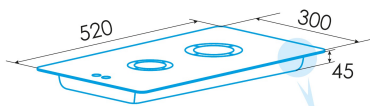

GENERAL INFORMATION

EAN/UPC	8422248198462
Subfamily	Gas

Product sheet

Number of cooking zones	5
Zone 1: Technology	Induction
Zone 1: Type of zone	Rectangular Flexible
Zone 1: Position	Front Left
Zone 1: Zone diameter (mm)	21x20
Zone 1: Power (kW)	1,5
Zone 1: Booster (kW)	2
Zone 1: Consumption (Wh / kg)	182,9
Zone 1B: Zone diameter (mm)	N/A
Zone 1C: Zone diameter (mm)	N/A
Zone 2: Technology	Induction
Zone 2: Type of zone	Rectangular Flexible
Zone 2: Position	Rear Left
Zone 2: Zone diameter (mm)	21x20
Zone 2: Power (kW)	2
Zone 2: Booster (kW)	2,8
Zone 2: Consumption (Wh / kg)	182,7
Zone 2B: Zone diameter (mm)	N/A
Zone 2C: Zone diameter (mm)	N/A
Zone 3: Technology	Induction
Zone 3: Type of zone	Simple
Zone 3: Position	Centre
Zone 3: Zone diameter (mm)	30
Zone 3: Power (kW)	2,3
Zone 3: Booster (kW)	3
Zone 3: Consumption (Wh / kg)	216,3
Zone 3B: Zone diameter (mm)	N/A
Zone 3C: Zone diameter (mm)	N/A
Zone 4: Technology	Induction
Zone 4: Type of zone	Rectangular Flexible
Zone 4: Position	Rear Right
Zone 4: Zone diameter (mm)	21x20
Zone 4: Power (kW)	1,5
Zone 4: Booster (kW)	2
Zone 4: Consumption (Wh / kg)	182,9
Zone 4B: Zone diameter (mm)	N/A
Zone 4C: Zone diameter (mm)	N/A
Zone 5: Technology	Induction
Zone 5: Type of zone	Rectangular Flexible
Zone 5: Position	Front Right
Zone 5: Zone diameter (mm)	21x20
Zone 5: Power (kW)	2
Zone 5: Booster (kW)	2,8
Zone 5: Consumption (Wh / kg)	182,7
Zone 5B: Zone diameter (mm)	N/A
Zone 5C: Zone diameter (mm)	N/A
Zone 6: Technology	N/A
Zone 6: Type of zone	N/A
Zone 6: Position	N/A
Zone 6: Zone diameter (mm)	N/A
Zone 6B: Zone diameter (mm)	N/A
Zone 6C: Zone diameter (mm)	N/A

Dimensions

Width (mm)	300
Depth (mm)	500
Built-in width (mm)	280
Built-in depth (mm)	480

Finishing

Material	Stainless Steel
Cooking supports	Enamel

Control

Control type	Slider Touch Control
Control position	Front Centre