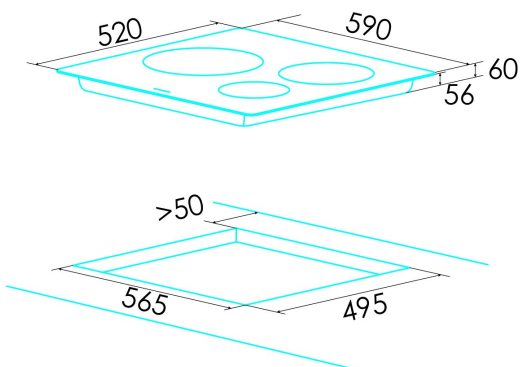

EIMS-6330 B WH/B 220-240V 50-60Hz

Cod. 922272091

EAN 8422248373210