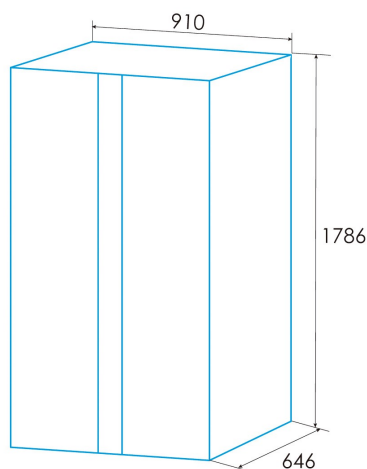

edesa

SIDE-BY-SIDE FRIDGE **FREEZER**

ESS-1832 NF EX

Cod. **924271323**

EAN **8422248350532**

E

FULL NF

GENERAL INFORMATION

EAN/UPC	8422248350532
Subfamily	Side by Side

Product sheet according to EU Regulation 2019/2016

Category	7
Energy efficiency class	E
Energy consumption [kWh/year]	309
Refrigerator storage volume [l]	334
Freezer storage volume [l]	185
Star rating	4
Frost-free fridge	√
Frost-free freezer	√
Power cut safety [h]	6
Freezing capacity [kg/24h]	11
Climate class	SN/N/ST
Noise emissions [dBA]	42
Installation type	Free Standing

Installation

Width (mm)	910
Height (mm)	1786
Depth (mm)	646
Handle type	Recessed handle
Reversible doors	-
Wheels	√
Door opening side	Right and Left