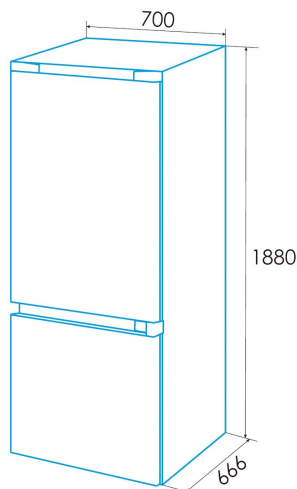

GENERAL INFORMATION

EAN/UPC	8422248350570
Subfamily	Combi

Product sheet according to EU Regulation 2019/2016

Category	6
Energy efficiency class	E
Energy consumption [kWh/year]	268
Refrigerator storage volume [l]	316
Freezer storage volume [l]	119
Star rating	4
Frost-free fridge	√
Frost-free freezer	√
Power cut safety [h]	12
Freezing capacity [kg/24h]	9
Climate class	N/ST
Noise emissions [dBA]	41
Installation type	Free Standing

Refrigerator equipment

Number of door balconies	4
Number of glass shelves	3
Wine rack	-
Fruit and vegetable drawer	2
Meat and fish chiller	1
Metallic interior decoration	√
Number of egg trays	1
Egg capacity	1-6

Freezer equipment

Number of drawers	3
Number of closed drawers	2
Ice trays	1
Ice cube capacity	1-12

Illumination

Refrigerator light	√
Freezer light	-
LED light	√

Power and water connection

Nominal voltage (V)	220-240
Nominal frequency (Hz)	50
Nominal input power (W)	130
Electric shock protection	Class I
Power cord length (m)	1700
Plug type	Type F

Control

Control type	Electronic
Display	LED
Cooling system	Dual No Frost
Electronic regulation of refrigerator temperature	√
Electronic regulation of freezer temperature	-
Super cooling function	√
Super freezing function	-
Public holiday celebration	-
Winter-summer function	-

Installation

Width (mm)	595
Height (mm)	1880
Depth (mm)	630
Handle type	External metal look
Reversible doors	√
Wheels	√
Door opening side	Right