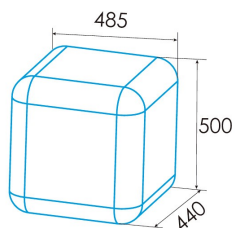

edesa

WORKTOP REFRIGERATOR

EFS-0411 WH

Cod. 924271338

EAN 8422248350716

E

GENERAL INFORMATION

EAN/UPC	8422248350716
Subfamily	Tabletop

Installation

Width (mm)	485
Height (mm)	500
Depth (mm)	440
Handle type	Integrada
Door opening side	Right