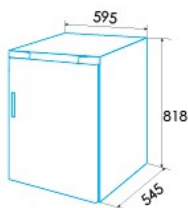

GENERAL INFORMATION

EAN/UPC	8422248350723
Subfamily	Tabletop

Product sheet according to EU Regulation 2019/2016

Energy efficiency class	E
Energy consumption [kWh/year]	93
Refrigerator storage volume [l]	138
Star rating	4
Climate class	SN/N/ST
Noise emissions [dBA]	37
Installation type	Built-In

Refrigerator equipment

Number of door balconies	3
Number of glass shelves	3
Wine rack	-
Fruit and vegetable drawer	1
Meat and fish chiller	0
Metallic interior decoration	-
Number of egg trays	2
Egg capacity	1-6

Illumination

Refrigerator light	√
Freezer light	-
LED light	√

Power and water connection

Nominal voltage (V)	220-240
Nominal frequency (Hz)	50
Nominal input power (W)	60
Power cord length (m)	1,5
Plug type	Type F

Control

Control type	Electronic
Display	LED
Super cooling function	√
Super freezing function	-
Public holiday celebration	-
Winter-summer function	-

Installation

Width (mm)	595
Height (mm)	818
Depth (mm)	545
Reversible doors	√
Wheels	-
Door opening side	Right