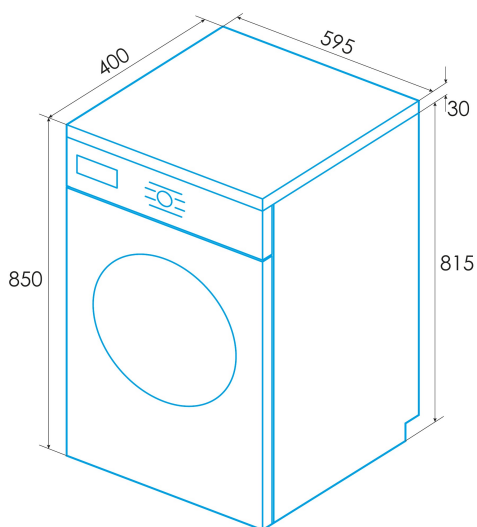

edesa

WASHING MACHINES

EWF-6000 WH

Cod. **925270557**

EAN **8422248344449**

GENERAL INFORMATION

EAN/UPC	8422248344449
Subfamily	Washing Machine

Product sheet

Assigned capacity [kg]	6
Energy efficiency class	D
Airborne acoustic noise emissions during spinning [dB(A)]	80
Installation type	Free Standing

Control

Control type	Knob + Soft Touch Buttons
Display	LED
Wash temperature selector	√
Spin speed selector	√
Start delay	1-24h
Remaining time indicator	√
Start/Pause	√

General features

Loading	Front Loading
Drum type	Stainless Steel
Hatch door diameter [cm]	28,8
Filter	Accessible
Foam reduction system	√
Load self-adjustment	√
Child lock	√
Inlet water protection	√
Overflow protection	√

Installation

Width (mm)	595
Min. height (mm)	850
Max. height (mm)	850
Depth (mm)	400
Adjustable height	√