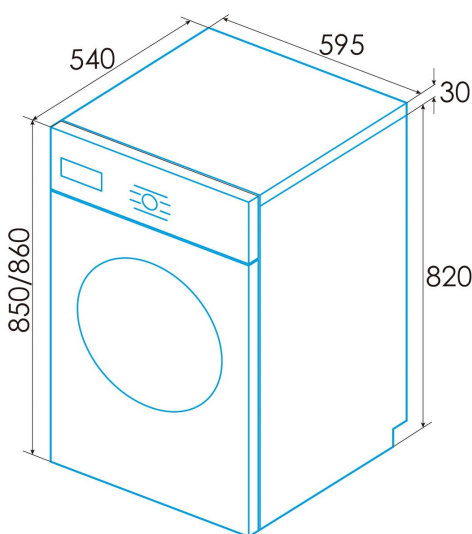

edesa

WASHING MACHINES

EWF-9401 WH

Cod. 925270566

EAN 8422248359344

A

LED

GENERAL INFORMATION

EAN/UPC	8422248359344
Subfamily	Washing Machine

Product sheet

Assigned capacity [kg]	9
Energy efficiency class	A
Airborne acoustic noise emissions during spinning [dB(A)]	72
Installation type	Free Standing

Control

Control type	Knob + Touch Control
Display	LED
Wash temperature selector	√
Spin speed selector	√
Start delay	1-24h
Remaining time indicator	√
Start/Pause	√

Programming

Number of programmes	16
Programme 1 - Name	Cotton
Programme 2 - Name	Sintetic
Programme 3 - Name	ECO
Programme 4 - Name	20°C
Programme 5 - Name	Wool
Programme 6 - Name	Quick
Programme 7 - Name	Mix
Programme 8 - Name	Baby clothes
Programme 9 - Name	Customized
Programme 10 - Name	Jeans
Programme 11 - Name	STEAM
Programme 12 - Name	ANTI-ALLERGY
Programme 13 - Name	DOWN-DUVET
Programme 14 - Name	DRUM CLEAN
Pre-wash function	√
Extra rinse function	√
Add clothes function	√

Installation

Width (mm)	595
Min. height (mm)	850
Max. height (mm)	860
Depth (mm)	540
Adjustable height	√