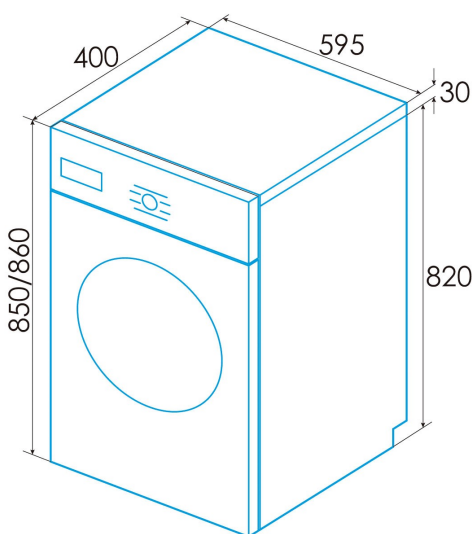

edesa

WASHING MACHINES

EWF-7201 X

Cod. 925270573

EAN 8422248372862

A

LED

GENERAL INFORMATION

EAN/UPC	8422248372862
Subfamily	Washing Machine

Product sheet

Assigned capacity [kg]	7
Energy efficiency class	A
Airborne acoustic noise emissions during spinning [dB(A)]	72

Control

Control type	Knob + Touch Control
Display	LED
Wash temperature selector	√
Spin speed selector	√
Start delay	1-24h
Remaining time indicator	√
Start/Pause	√

Installation

Width (mm)	595
Min. height (mm)	850
Max. height (mm)	860
Depth (mm)	400
Adjustable height	√