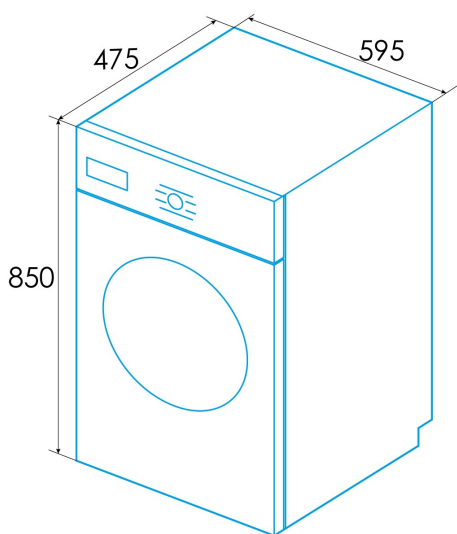

edesa

WASHING-DRYER MACHINES

EWS-8401 WH

Cod. 925270576

EAN 8422248376952

GENERAL INFORMATION

EAN/UPC	8422248376952
Subfamily	Washerdryer

Control

Control type	Knob + Touch Control
Display	LED
Start/Pause	√
Start delay	1-24h
Wash temperature selector	√
Spin speed selector	√
Dry level selector	√
Child lock indicator	√
Remaining time indicator	√

Programmes and functions

General features

Motor type	BLDC
Drum type	Stainless Steel
Hatch door diameter [cm]	33
Antibacterial gasket	-
Foam reduction system	√
Load self-adjustment	√
Child lock	√

Installation

Width (mm)	595
Min. height (mm)	850
Max. height (mm)	860
Depth (mm)	475
Adjustable height	√
Built-in width (mm)	595
Inner height (mm)	850
Built-in depth (mm)	475