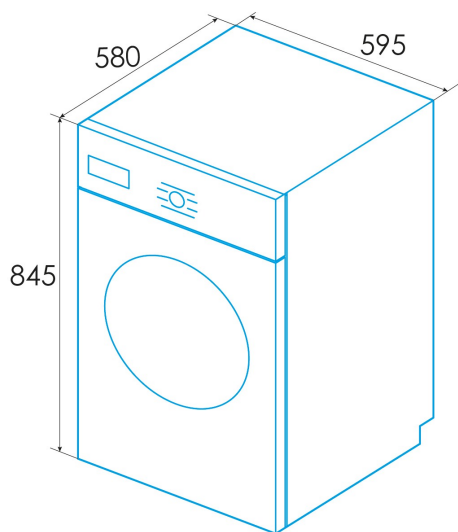

edesa

TUMBLE DRYERS

ESP-8150 WH

Cod. 936270488

EAN 8422248378161

GENERAL INFORMATION

EAN/UPC	8422248378161
Subfamily	Tumble Dryer

Product sheet

Assigned capacity [kg]	8
Dryer type	Heat Pump
Energy efficiency class	D
Energy consumption [kWh/year]	119
Energy consumption in off mode [W]	0,50
Time of the normal cotton programme with full load [mins.]	208
Time of the normal cotton programme with partial load [mins.]	90
Condensation efficiency class	C
Average condensation efficiency for the normal cotton programme with full load [%]	82
Airborne acoustic noise emissions during spinning [dB(A)]	64
Installation type	Free Standing

General features

Filter	Accesible
Child lock	√
Overheating protection	√

Installation

Width (mm)	595
Min. height (mm)	845
Max. height (mm)	855
Depth (mm)	580
Adjustable height	√

Power connection

Nominal voltage (V)	220-240
Nominal frequency (Hz)	50
Nominal input power (W)	650
Plug type	Type F