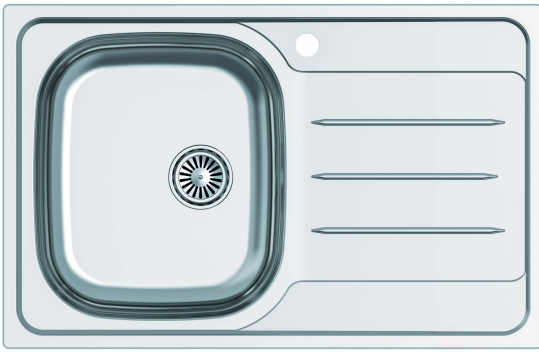

edesa

TOP-MOUNTED SINKS

VELETA SE 79 1C1E ED

Cod. **950270056**

EAN **8422248370325**

GENERAL INFORMATION

| | |
|-----------|---------------|
| EAN/UPC | 8422248370325 |
| Subfamily | Top Mount |

Features

| | |
|---------------------|---------------------|
| Material | Stainless Steel 304 |
| Steel thickness | 0,8 |
| Colour | Stainless Steel 304 |
| Bowl quantity | 1 |
| Bowl shape | Square |
| Bowl depth | 180 |
| Drain rack | 1 |
| Drain grid shape | Square |
| Drain grid position | Right |