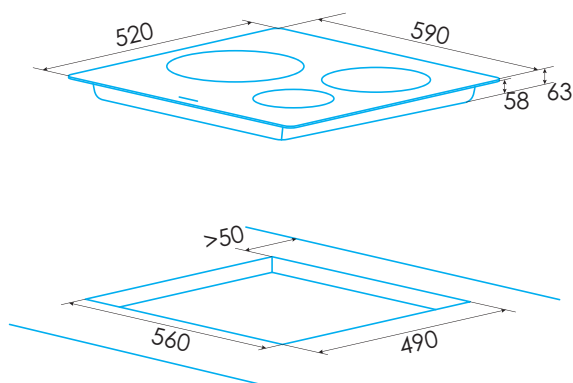

## EIT-6328 R Rounded

Cod.: 922272051 - EAN: 8422248109574

- » Frontal bevelled induction hob
- » 3 Zone: One of 28 cm, other of 22 cm and other 18 cm diameter
- » Touch control panel
- » Individual power selector per cooking zone, with 9 levels and Booster
- » Timer selector
- » Safety lock
- » Residual heat indicator
- » Max. Power: 7,2 kW