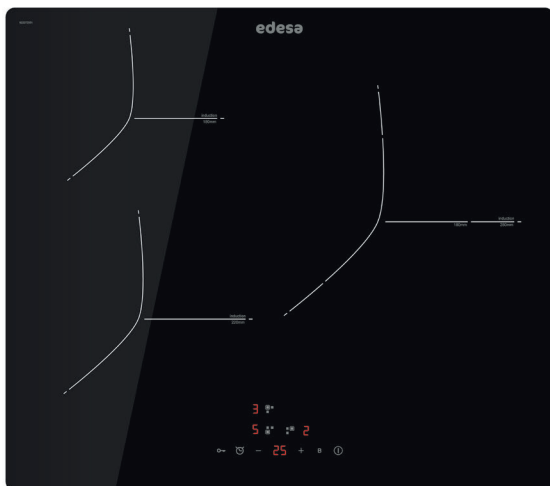

# edesa

3 ZONES INDUCTION

## EIT-6328 R Rounded

Cod.: 922272051 - EAN: 8422248109574

- » Frontal bevelled induction hob
- » 3 Zone: One of 28 cm, other of 22 cm and other 18 cm diameter
- » Touch control panel
- » Individual power selector per cooking zone, with 9 levels and Booster
- » Timer selector
- » Safety lock
- » Residual heat indicator
- » Max. Power: 7,2 kW