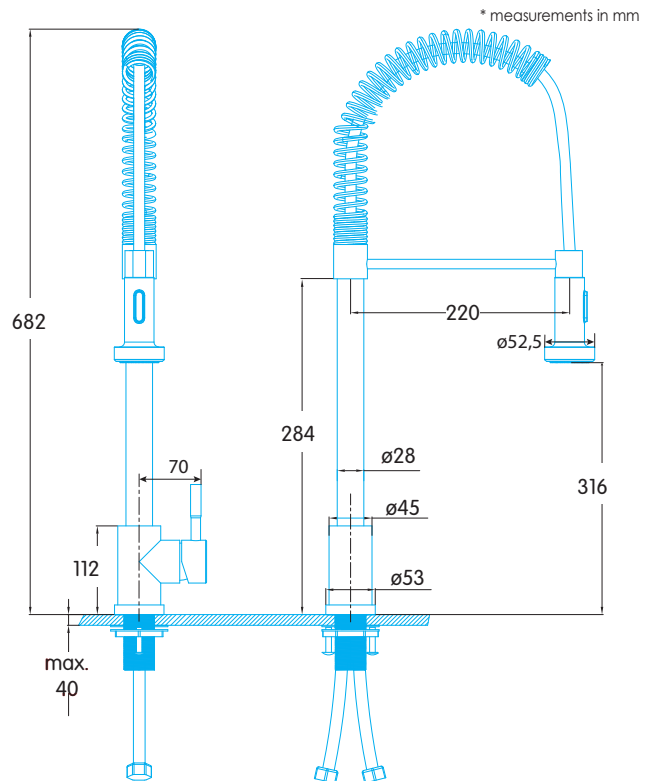

NEW

**YOSEMITE PRO CROMO - Chromed**

**Ean-13: 8422248102261 - Cod.: 951270016**

- » Brass fixing-tap with chromed finish style
- » Removable and rotatory 360° curved high semi-profesional spout
- » Handle control on the right side of the tap
- » Anti-scale aerator system
- » Shower function
- » Sink or cooktop instalation available
- » Ceramic cartridge included
- » Triangular reinforcements for stable installation
- » Flexible connection tubes included

- SINGLE-LEVER
- HIGH SPOUT
- ROTATORY SPOUT
- REMOVABLE SPOUT
- "SHOWER" FUNCTION
- ANTI-SCALE AERATOR SYSTEM
- 5 YEARS WARRANTY